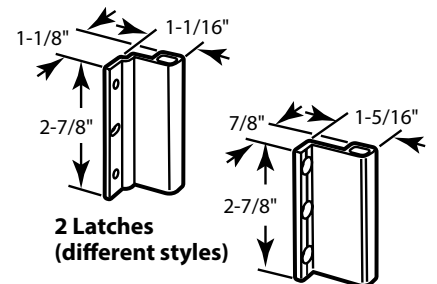

EASY TO INSTALL AND OPERATE:

Easy to follow instruction sheet included in product packaging.

U 11037 (White with black trim)

Lock with cover plate

2 Spacers

2 Latches (different styles)

(800) 255-3505

primeline.net

Item	Item Description	UPC
U 11037	Patio Door Deadbolt Lock, White Finish with Black Trim	4979341103

Retail Pack Qty.	Shelf Pack Qty.	Master Pack Qty.
1	6	36

Height	Width	Depth	Weight
1.5	4.5	12.25	0.55