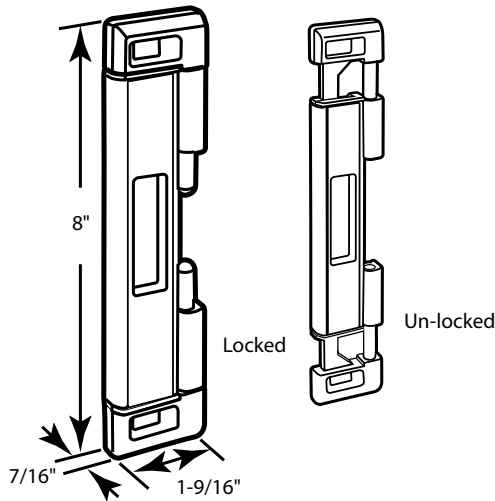

EASY TO INSTALL AND OPERATE:

Easy to follow instruction sheet included in product packaging.

U 11037 (White with black trim)

Lock with cover plate

2 Spacers

2 Latches (different styles)

(800) 255-3505

primeline.net

Item	Item Description	UPC
U 11037	Patio Door Deadbolt Lock, White Finish with Black Trim	4979341103

Retail Pack Qty.	Shelf Pack Qty.	Master Pack Qty.
1	6	36

Height	Width	Depth	Weight
1.5	4.5	12.25	0.55