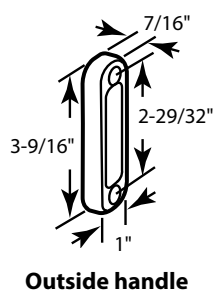

EASY TO INSTALL AND OPERATE:

Easy to follow instruction sheet included in product packaging.

U 11037 (White with black trim)

Lock with cover plate

2 Spacers

2 Latches (different styles)

(800) 255-3505

primeline.net

Item	Item Description	UPC
U 11037	Patio Door Deadbolt Lock, White Finish with Black Trim	4979341103

Retail Pack Qty.	Shelf Pack Qty.	Master Pack Qty.
1	6	36

Height	Width	Depth	Weight
1.5	4.5	12.25	0.55