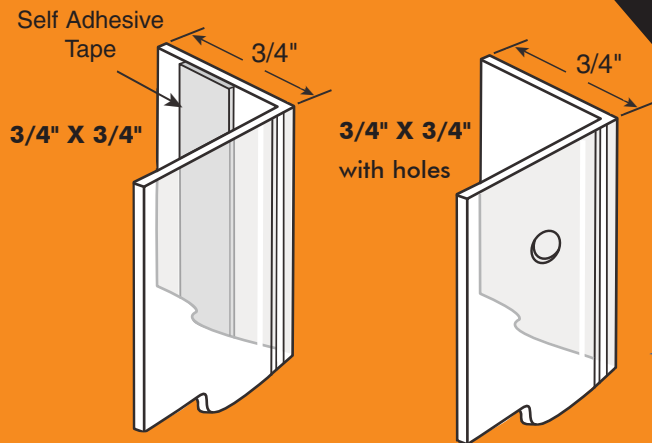

INTRODUCING

KORNER KOVERS

Drywall/Plaster Corner Protectors

**Available in
Clear, White and
Almond Vinyl**

2-1/2" X 2-1/2" Countersunk Holes

PROTECTS AGAINST

- **Paint or plaster chipping**
- **Torn or peeling wallpaper**
- **Smudging and fingerprints**

Actual Size

2-1/2" x 2-1/2"

1-7/8" x 1-7/8"

1-1/8" x 1-1/8"

3/4" x 3/4"

* Fastening devices are supplied with each piece.

ZZ-297
Rack w/Sign
4" Wide

ZZ-298