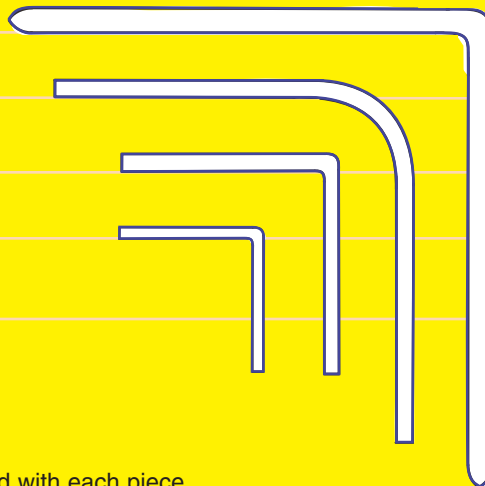

* Fastening devices are supplied with each piece.