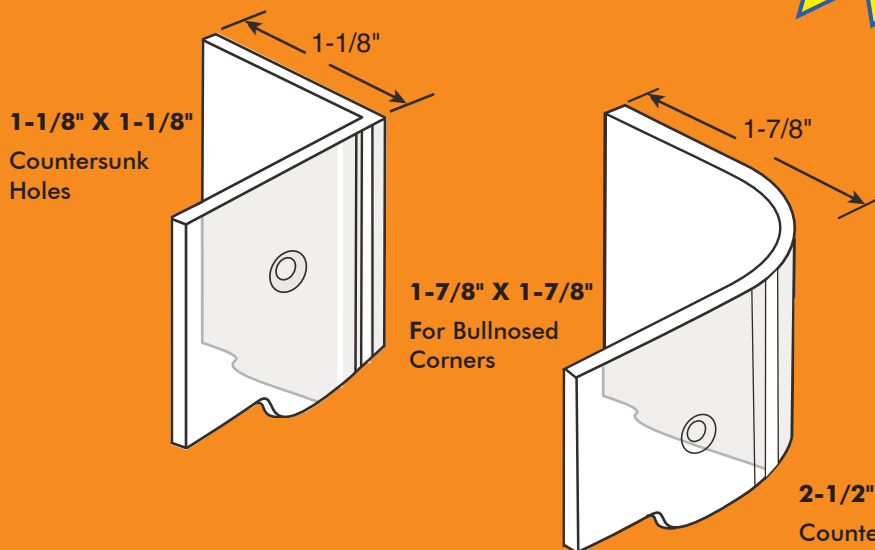

INTRODUCING

KORNER KOVERS

Drywall/Plaster Corner Protectors

**Available in
Clear, White and
Almond Vinyl**

2-1/2" X 2-1/2" Countersunk Holes

PROTECTS AGAINST

- **Paint or plaster chipping**
- **Torn or peeling wallpaper**
- **Smudging and fingerprints**

Actual Size

2-1/2" x 2-1/2"

1-7/8" x 1-7/8"

1-1/8" x 1-1/8"

3/4" x 3/4"

* Fastening devices are supplied with each piece.

ZZ-297
Rack w/Sign
4" Wide

ZZ-298